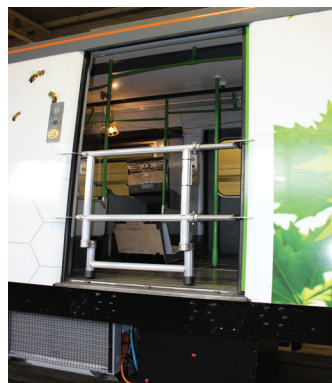

Roof access

Carriage access – Door barriers